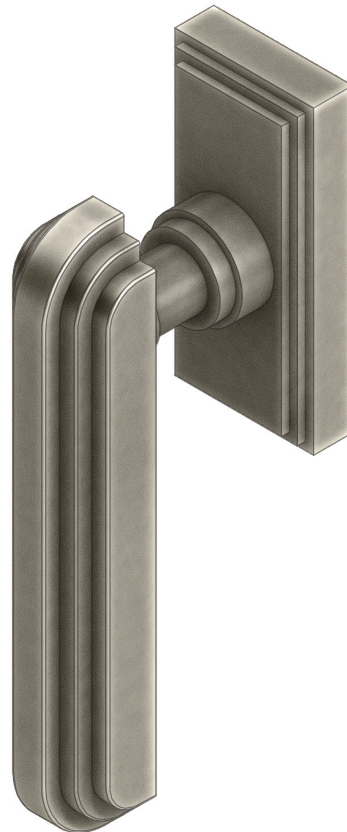

LUXE ATELIER

MILANO

Drehkipp per Finestra Serie Art Deco 02
Art Deco Series 02 Drehkipp Window Handle

Dimensioni
Dimensions

	L	P	W ₂	W ₁	H
S	100	65	24	35	75
M	115	65	24	35	75
L	130	65	24	35	75

Dimensioni in millimetri
Dimensions given in millimeters

Fornito con meccanismo DK q.7x45mm e viti M5x50.
Disponibile in tutte le finiture standard.
Dimensioni e finiture su misura disponibili su richiesta.
*Regularly furnished with DK mechanism q.7x45mm and M5x50 screws.
Additional sizes available by special order. Available in standard and custom finishes.*