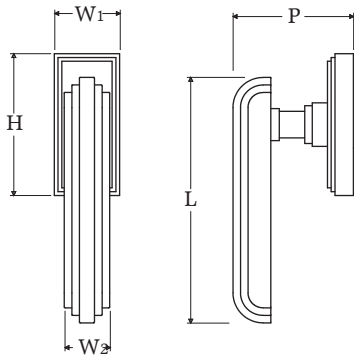

LUXE ATELIER

MILANO

Drehkipp per Finestra Serie Art Deco 02
Art Deco Series 02 Drehkipp Window Handle

Dimensioni
Dimensions

	L	P	W ₂	W ₁	H
S	100	65	24	35	75
M	115	65	24	35	75
L	130	65	24	35	75

Dimensioni in millimetri
Dimensions given in millimeters

Fornito con meccanismo DK q.7x45mm e viti M5x50.
Disponibile in tutte le finiture standard.
Dimensioni e finiture su misura disponibili su richiesta.
*Regularly furnished with DK mechanism q.7x45mm and M5x50 screws.
Additional sizes available by special order. Available in standard and custom finishes.*